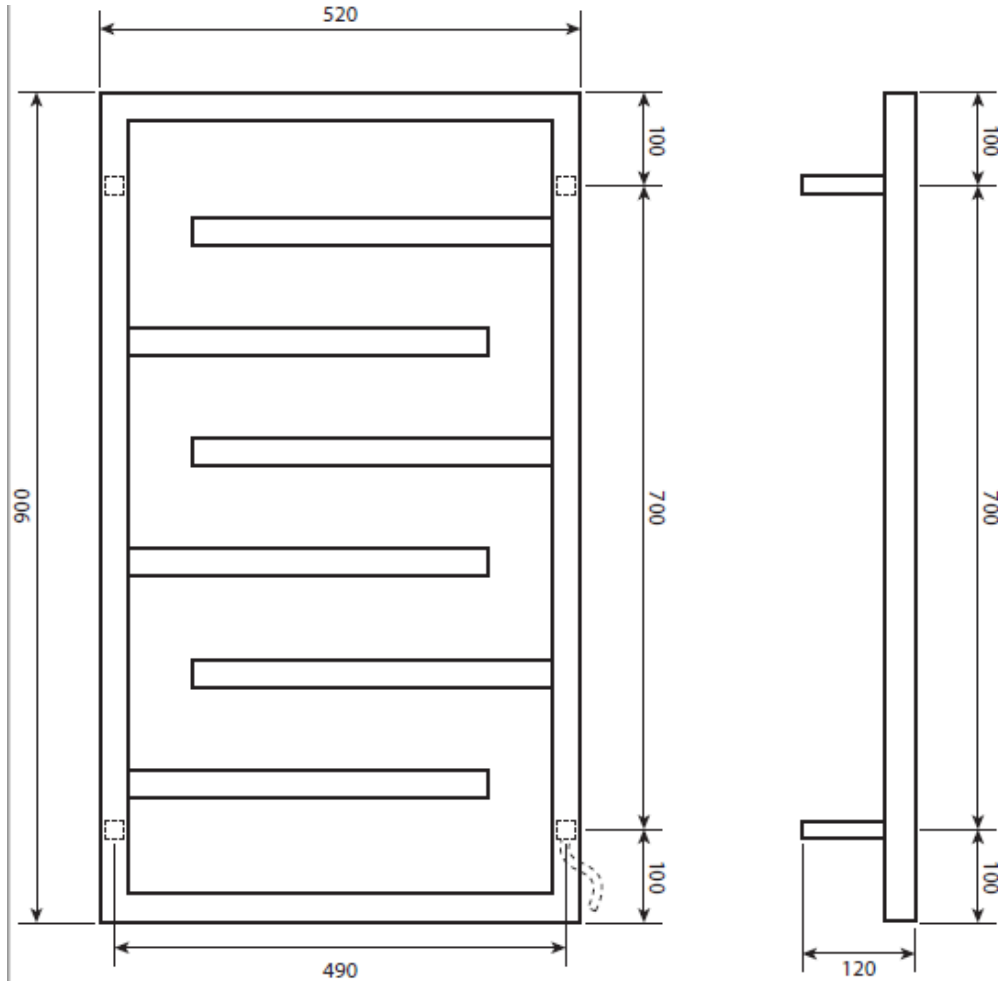

6 Bar Square Frame Heated Rail

900 x 120 x 520

- 6 bar square frame heated towel rail
- 900 x 120 x 520
- 6 rails
- Hardwire cable bottom right hand leg
- HTR-HSFRAME6SQ
- Fixings included